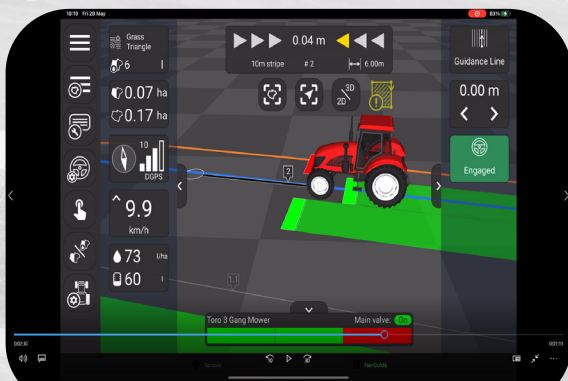

50 Gallon Paint Tank

Traqster
Ride-on GPS Line Marking

info@traqnology-na.com

traqnology
Turf Tech GPS

turftraq™

GPS Sport & Landscape Solutions

GPS Agronomics

Turftraq has been designed for all of your agronomic practices. **Turftraq** can be used for aerification, overseeding, fraze mowing, root pruning, or any other tractor attachment you use. Now you can boundary map turf surfaces, mark points of interest, such as irrigation heads, and create exact mapping. You have complete control of pass-to-pass overlap, implement size, and implement spacing.

Never punch a hole in the same spot again, unless you want to!

Traqnology-na.com

Sales: 815.894.3494

turftraq™

GPS Sport & Landscape Solutions

GPS Agronomics

Highlights

- Universal autosteer for any tractor
- Playing surface & irrigation head mapping
- Irrigation head avoidance
- Ipad control system
- Remote support
- Coverage mapping
- Data logging
- Job reporting
- Data import / export
- Customizable user interface
- Sub-Inch precision

info@traqnology-na.com

traqnology
Turf Tech GPS

Specification Sheet

Product Benefits

Versatile – A quick release clamp allows you to remove the spray gun to spray stencils, small curves and hard to reach areas with a 25 foot length hose.