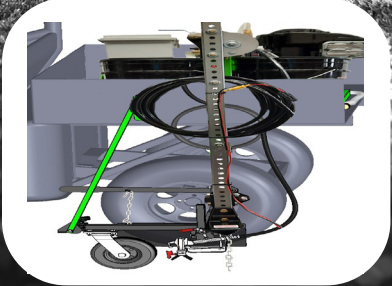

Traqnology-na.com

Sales: 815.894.3494

BUCKET

Versatile, Airless, High-Pressure Paint System

The Bucket Skid was engineered after extensive customer feedback. Take your pre-mixed 5 gallon paint buckets and line mark. Easy valving allows you choose multiple colors and clean water for easy clean-up. No pouring paint!

- Features**
1. Adjustable paint arm. Both horizontal & vertical.
 2. Four 5 gallon bucket capacity.
 3. Use multiple colors on the fly.
 4. Adjustable, airless high-pressure pump.
 5. Removable paint gun with 25 feet of hose for stencil painting.
 6. 5.5HP, quiet Briggs & Stratton engine.
 7. 4 inch cleanable & reusable filter.
 8. Includes attachment to paint manually.