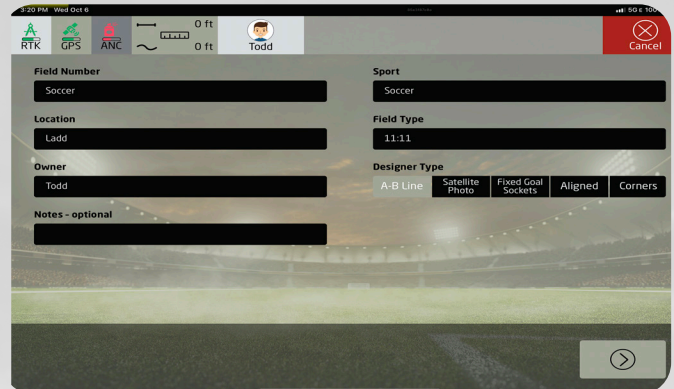

Universal high-pressure, airless paint system. 5.5 HP gas engine.

Adjustable paint arm to fit your UTV.

info@traqnology-na.com

traqnology
Turf Tech GPS

sportstraq™ iPad User Interface

gps line marking

Sportstraq works on any Apple iPad with USB-C. Simply download the **Sportstraq** App, login, create a User, and layout your first field. Initial layout takes less than 5 minutes. You will have access to all Field templates. All field designs are automatically saved on our cloud, so no worry of data loss. **Sportstraq** is simple & relevant for easy use.

Sportstraq home page. Top Row: Shows GPS connection, paint nozzle control, measure tool. Middle: Users. Bottom: Nearest fields.

Creat New Field. 1: Field Location 2. Field Number 3. Operator 4. Special Notes 5. Select Sport 6. Select Field Dimension 7. Create Field

Layout Field: 1. Use a satellite image, place field, adjust dimensions, & save. 2. Or drive one sideline, enter dimensions, & your done.

Line Mark Field: You can follow the software on what line to mark or select the line you want when you want it. Its that easy!