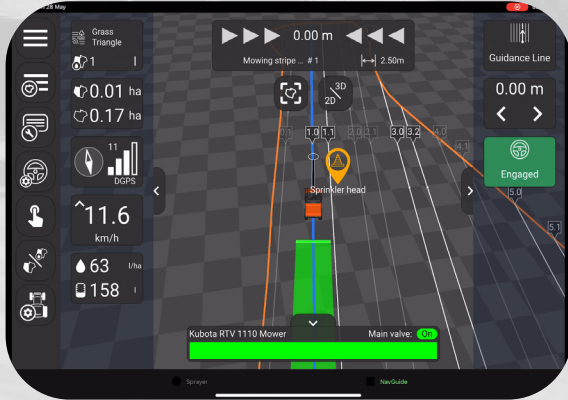

50 Gallon Paint Tank

Traqster
Ride-on GPS Line Marking

info@traqnology-na.com

traqnology
Turf Tech GPS

turftraq™

GPS Sport & Landscape Solutions

GPS Agronomics

Turftraq has been designed for all of your agronomic practices. **Turftraq** can be used for aerification, overseeding, fraze mowing, root pruning, or any other tractor attachment you use. Now you can boundary map turf surfaces, mark points of interest, such as irrigation heads, and create exact mapping. You have complete control of pass-to-pass overlap, implement size, and implement spacing.

Never punch a hole in the same spot again, unless you want to!

Traqnology-na.com

Sales: 815.894.3494

turftraq™

GPS Sport & Landscape Solutions

GPS Agronomics

Highlights

- Universal autosteer for any tractor
- Playing surface & irrigation head mapping
- Irrigation head avoidance
- Ipad control system
- Remote support
- Coverage mapping
- Data logging
- Job reporting
- Data import / export
- Customizable user interface
- Sub-Inch precision