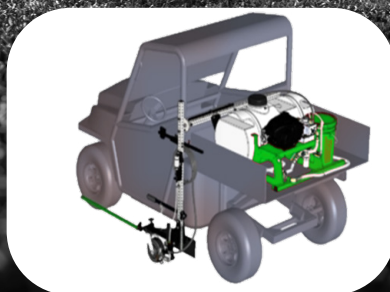

Features

1. Adjustable paint arm. Both horizontal & vertical.
2. 25 gallon paint tank.
3. 5 gallon bucket for paint or for clean water.
4. Adjustable, airless high-pressure pump.
5. Removable paint gun with 25 feet of hose for stencil painting.
6. 5.5HP, quiet Briggs & Stratton engine.
7. 4 inch cleanable & reusable filter.
8. Includes attachment to paint manually.