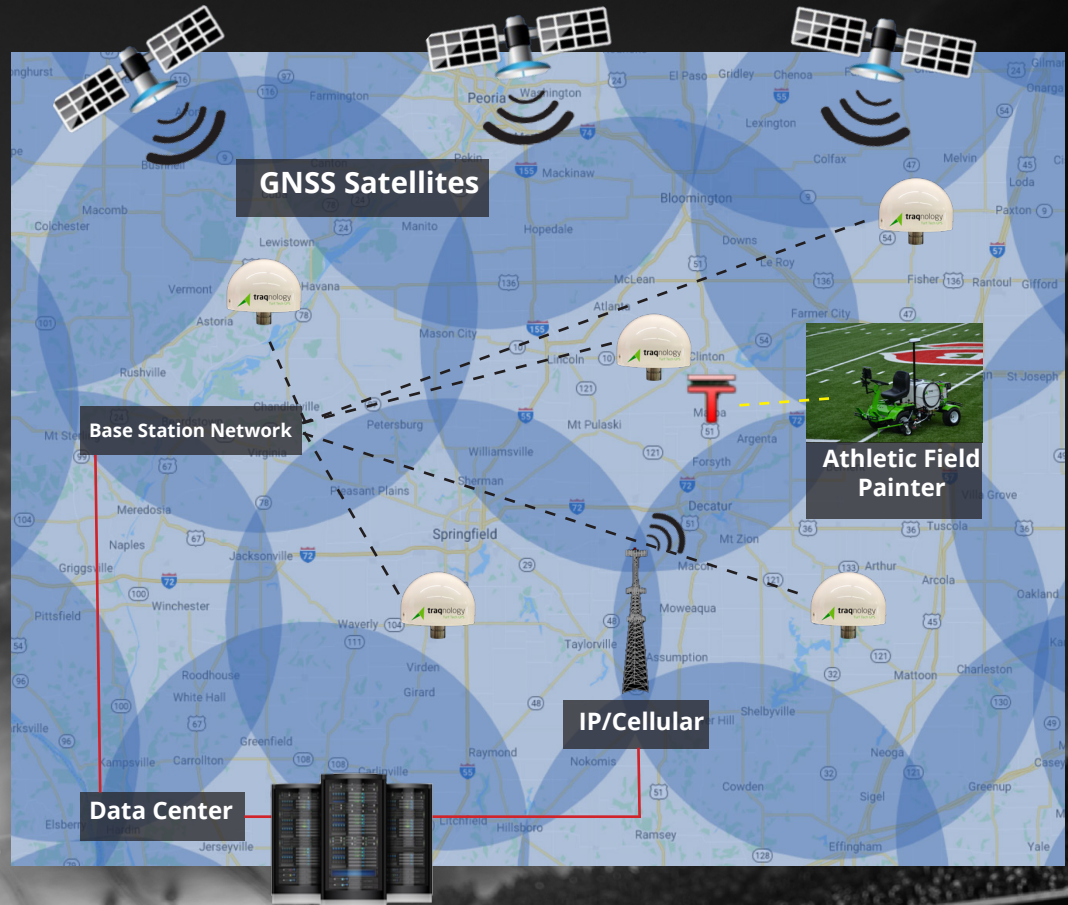

traqnology

Turf Tech GPS

sportstraq™
gps line marking

Sportstraq is a universal GPS Line Marking solution designed to install on a variety of turf maintenance vehicles.

Sportstraq offers an easy to learn iPad interface coupled with intuitive joy-stick controls. Use any of the pre-built sports templates and layout your athletic field in a matter of minutes with repeatability year after year.

Combined with our high-pressure painting system, you will save time and money. Not only can you line mark fast, **Sportstraq** offers scalability to do more with GPS.

Sportstraq can be used for aerification, overseeding, fertilization, and much more!

Traqster Ride-on Painter

Traqnology-na.com

Sales: 815.894.3494

GPS Corrections Traqnology's RTK Network

How It Works

1. Satellites send GPS data to both physical base stations & your machine.
2. Physical bases send satellite data to our servers in an underground data center.
3. Our servers send RTK corrections to your machine through the iPad.
4. You get sub-inch, repeatable, GPS accuracy.

Understanding Our Network

1. 1-2 cm Horizontal Accuracy
2. 1 inch Vertical Accuracy
3. Fast Convergence 1-2 seconds if signal is lost
4. One & Done Mapping of your Field
5. Freely & Seamlessly Roam throughout the Network
6. Better Performance Under Trees & Other Obstructions
7. Completely Repeatable Year After Year