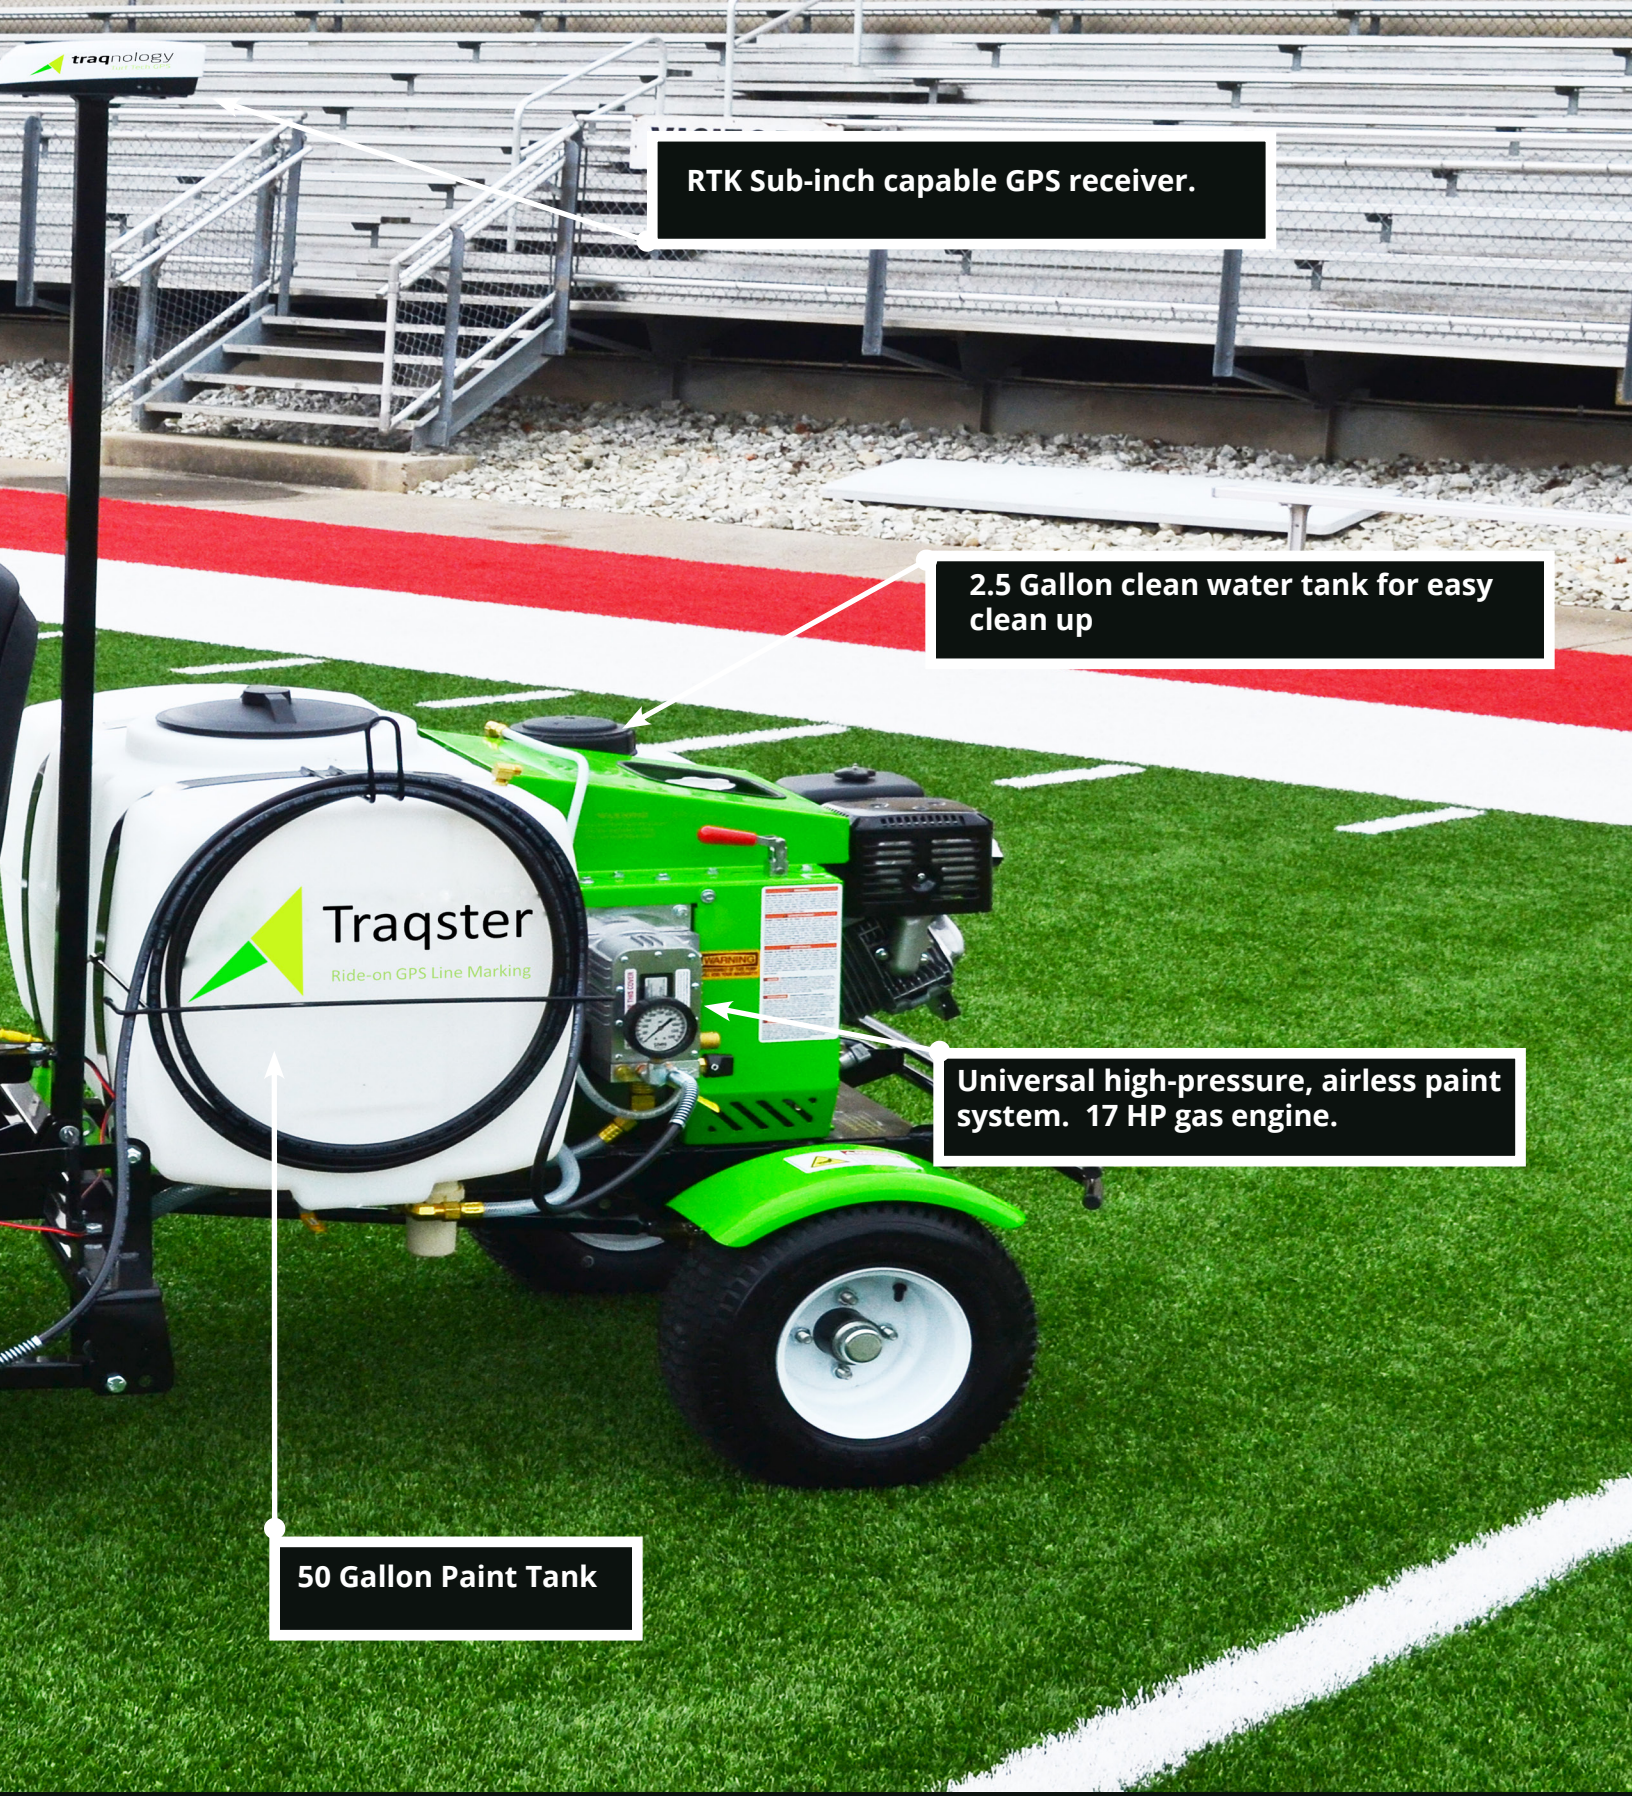

VISITORS

iPad Air (2021) or iPad Pro (2020) w Cellular Data. User Interface Sportstraq App.

High torque assisted steering system.

Multi-function joy-stick for system interactivity & manual control.

Hydrostatic foot drive.

Adjustable & removable high-pressure paint gun. 25 feet of hose.

RTK Sub-inch capable GPS receiver.

2.5 Gallon clean water tank for easy clean up

Universal high-pressure, airless paint system. 17 HP gas engine.