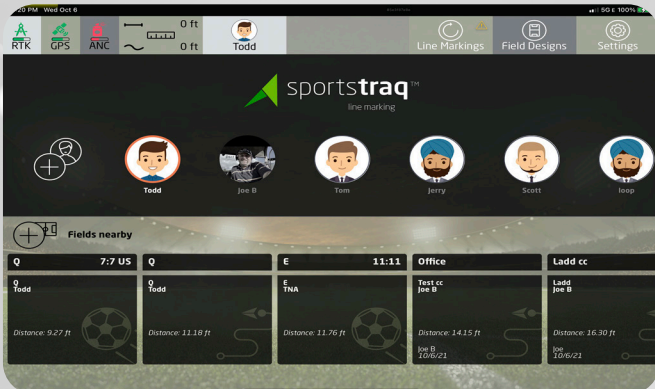

Universal high-pressure, airless paint system. 5.5 HP gas engine.

Adjustable paint arm to fit your UTV.

info@traqnology-na.com

traqnology
Turf Tech GPS

sportstraq™ iPad User Interface

gps line marking

Sportstraq works on any Apple iPad with USB-C. Simply download the **Sportstraq** App, login, create a User, and layout your first field. Initial layout takes less than 5 minutes. You will have access to all Field templates. All field designs are automatically saved on our cloud, so no worry of data loss. **Sportstraq** is simple & relevant for easy use.

Sportstraq home page. Top Row: Shows GPS connection, paint nozzle control, measure tool. Middle: Users. Bottom: Nearest fields.

Creat New Field. 1: Field Location 2. Field Number 3. Operator 4. Special Notes 5. Select Sport 6. Select Field Dimension 7. Create Field

Layout Field: 1. Use a satellite image, place field, adjust dimensions, & save. 2. Or drive one sideline, enter dimensions, & your done.

Line Mark Field: You can follow the software on what line to mark or select the line you want when you want it. Its that easy!